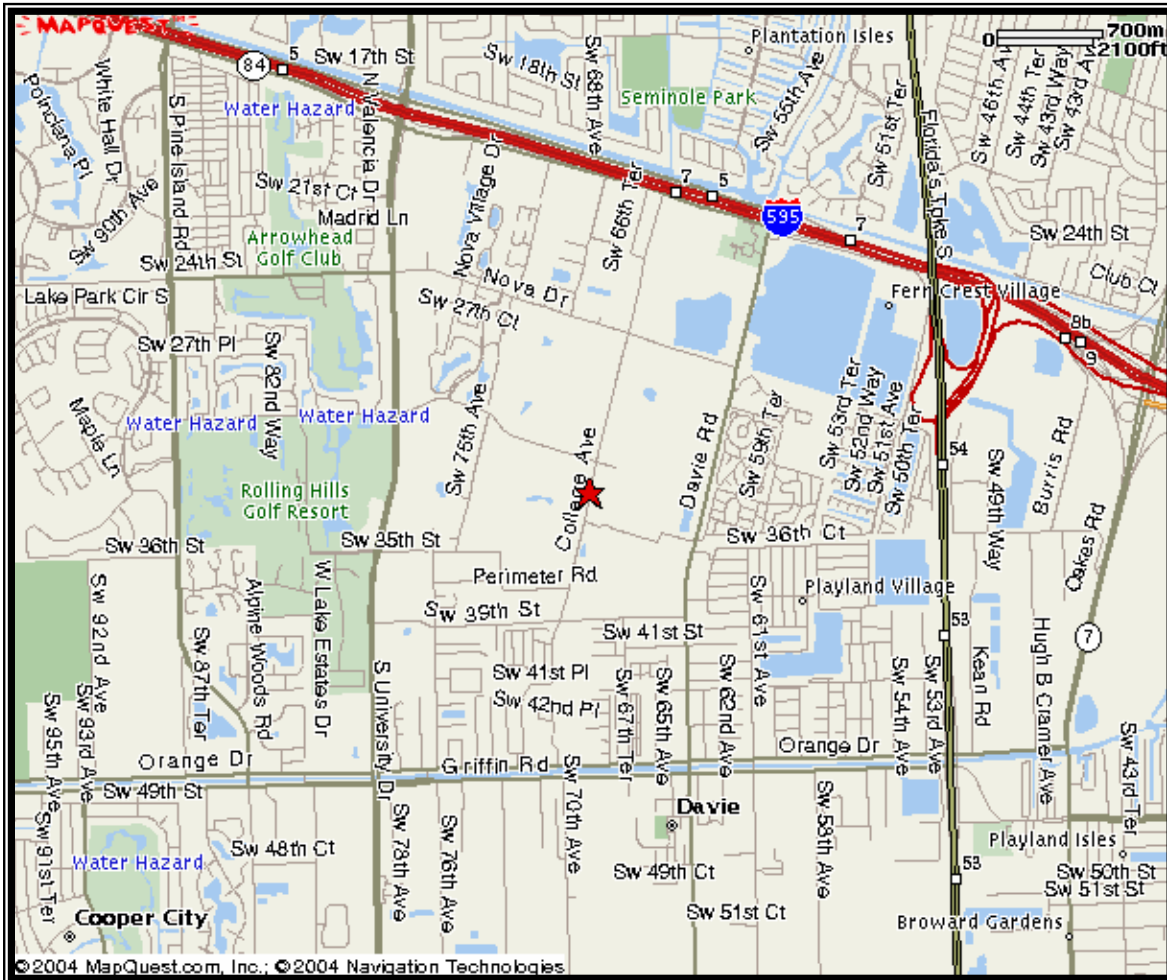

IFAS
3205 College Avenue
Davie, FL 33317

Directions from I-95 or Turnpike:

1. Take I-595 West to Davie Road Exit
2. Turn Left onto Davie Road
3. Continue on Davie Road to Nova Drive
4. Turn Right onto Nova Drive
5. Continue on Nova Drive to College Avenue
6. Turn Left on College Drive
7. Continue on College Drive and Turn Right into IFAS Parking Lot